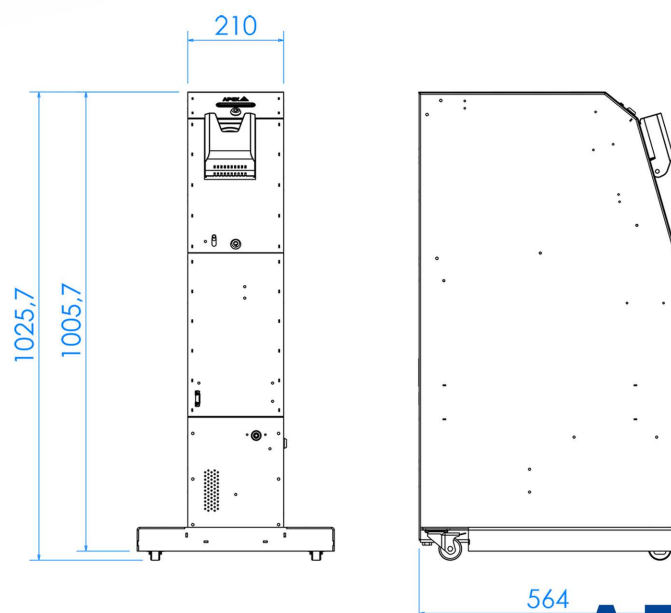

sales@apex-gaming.com

APEX 
www.apex-gaming.com

the next level

APEX *i* DROP *a*

WITH MRX ACCEPTOR

Key Features:

- **Fast Processing Speed:** 2 notes per second for rapid cash handling.
- **Bulk Note Processing:** 30 notes at once, enabling fast transactions.
- **Multi-Note Escrow:** holding up to 30 notes in escrow, enabling the same notes to be returned if the transaction is canceled.
- **Flexible Banknote Insertion:** 4 ways in total, reducing user errors.
- **Barcode Ticket Compatibility:** reading tickets in 2 ways for quick validation.
- **Large Cash Box Capacity:** 2200 notes in total.
- **User Interface & Display:** 11.6-inch main display. Optionally providing a 10.1-inch external rotating display.
- **Ticket Printer:** integrated into the system.
- **PTM Area for Customer Card Readers:** for seamless card-based transactions.
- **SAS System Integration:** for your existing SAS accounting system.
- **Ticket-to-Table Capability:** TITO ticket validation for immediate validation and exchange at the table.
- **Partial Ticket Exchange:** offering flexibility to the players.
- **SAS System Integration:** for your existing SAS accounting system, allowing it to be connected to any slot accounting system. The casino can create a group of iDrops and therefore see the real-time drops online.