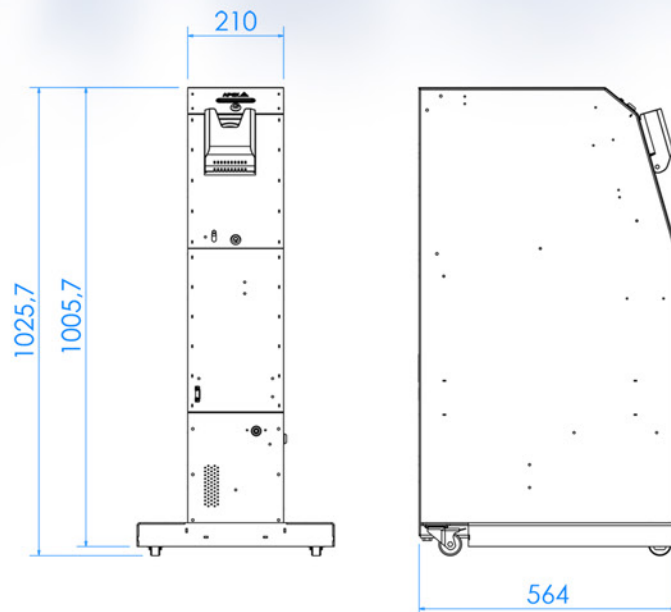

sales@apex-gaming.com

APEX 
www.apex-gaming.com

the next level

APEX *i* DROP *a*

WITH MRX ACCEPTOR

Key Features:

- **Fast Processing Speed:** 2 notes per second for rapid cash handling.
- **Bulk Note Processing:** 30 notes at once, enabling fast transactions.
- **Multi-Note Escrow:** holding up to 30 notes in escrow, enabling the same notes to be returned if the transaction is canceled.
- **Flexible Banknote Insertion:** 4 ways in total, reducing user errors.
- **Barcode Ticket Compatibility:** reading tickets in 2 ways for quick validation.
- **Large Cash Box Capacity:** 2200 notes in total.
- **User Interface & Display:** 11.6-inch main display. Optionally providing a 10.1-inch external rotating display.
- **Ticket Printer:** integrated into the system.
- **PTM Area for Customer Card Readers:** for seamless card-based transactions.
- **SAS System Integration:** for your existing SAS accounting system.
- **Ticket-to-Table Capability:** TITO ticket validation for immediate validation and exchange at the table.
 - **Partial Ticket Exchange:** offering flexibility to the players.