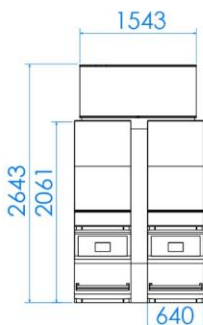

the next level

CLOVER Flash™

GLI CERTIFIED THE CLOVER LINK
FOR USE WITH SPECIFIC PLATFORMS

APEX PINNACLE UPRIGHT 43J CURVED

CLOVER FLASH

LED DISPLAY XXS

APEX

www.apex-gaming.com