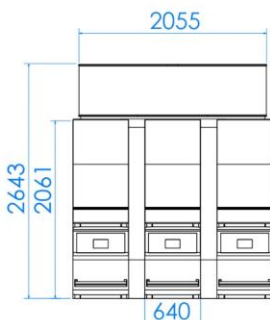

the next level

DIAMOND LINK™

GLI CERTIFIED THE CLOVER LINK FOR USE WITH SPECIFIC PLATFORMS

DIAMOND LINK
LED DISPLAY XS
APEX PINNACLE UPRIGHT 43J CURVED

APEX
www.apex-gaming.com

sales@apex-gaming.com