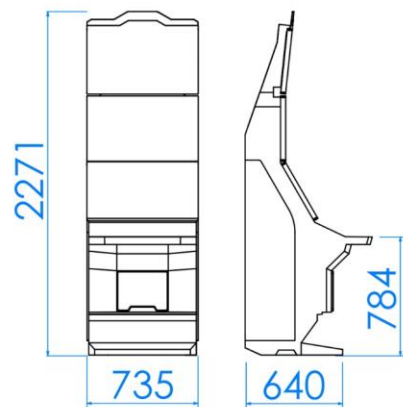

the next level

PINNACLE

PREMIUM SL 32

NEXT GENERATION OF
PINNACLE SLOT MACHINES FAMILY

EXQUISITE DESIGN
IN STYLISH ELEGANT BLACK

NEW FULL HD 32" MONITORS
WITH SIDE LED'S

GLI CERTIFIED FOR USE
WITH SPECIFIC PLATFORMS