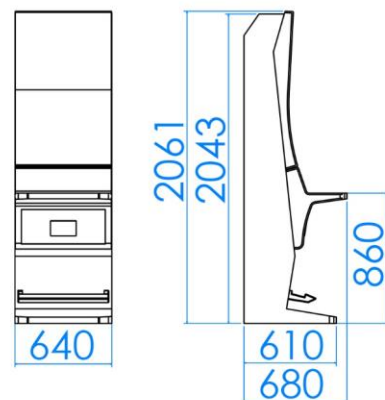

the next level

PINNACLE

PREMIUM J CURVED 43

NEXT GENERATION OF
PINNACLE SLOT MACHINES FAMILY

EXQUISITE DESIGN
IN STYLISH ELEGANT BLACK

NEW 4K 43" MONITOR
WITH SIDE LED'S

GLI CERTIFIED FOR USE
WITH SPECIFIC PLATFORMS