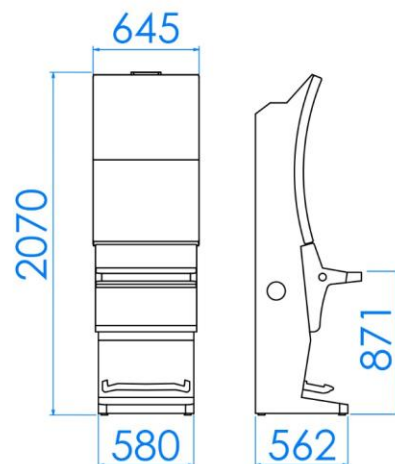

### PREMIUM C CURVED 43

NEXT GENERATION OF  
PINNACLE SLOT MACHINES FAMILY

EXQUISITE DESIGN  
IN STYLISH ELEGANT BLACK

NEW HD CURVED 43" MONITOR  
WITH SIDE LED'S

GLI CERTIFIED FOR USE  
WITH SPECIFIC PLATFORMS