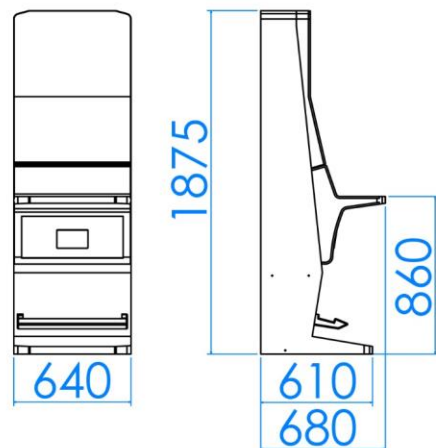

### BLACK SERIES 27

NEXT GENERATION OF  
PINNACLE SLOT MACHINES FAMILY

EXQUISITE DESIGN  
IN STYLISH ELEGANT BLACK

NEW FULL HD 27" MONITORS  
WITH SIDE LED'S

GLI CERTIFIED FOR USE  
WITH SPECIFIC PLATFORMS