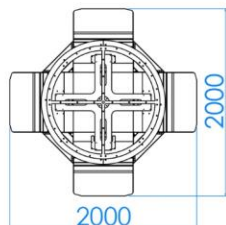

the next level

CLOVER Link

GLI CERTIFIED THE CLOVER LINK
FOR USE WITH SPECIFIC PLATFORMS

CLOVER-LINK

LED DISPLAY L

PINNACLE PREMIUM J CURVED 43

APEX 
www.apex-gaming.com

sales@apex-gaming.com