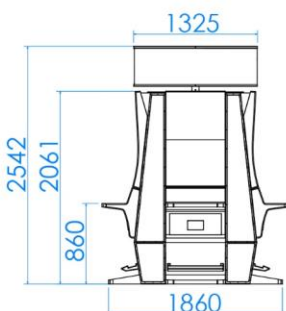

the next level

CLOVER Link

GLI CERTIFIED THE CLOVER LINK
FOR USE WITH SPECIFIC PLATFORMS

CLOVER-LINK

LED DISPLAY L

PINNACLE PREMIUM J CURVED 43

APEX 
www.apex-gaming.com

sales@apex-gaming.com