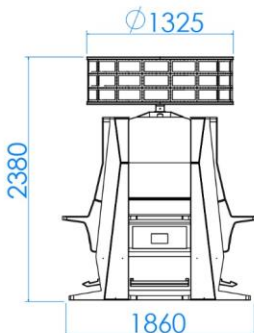

# CLOVER Link

GLI CERTIFIED THE CLOVER LINK  
FOR USE WITH SPECIFIC PLATFORMS

CLOVER-LINK

LED DISPLAY L

PINNACLE BLACK SERIES 27

**APEX**  
www.apex-gaming.com

sales@apex-gaming.com