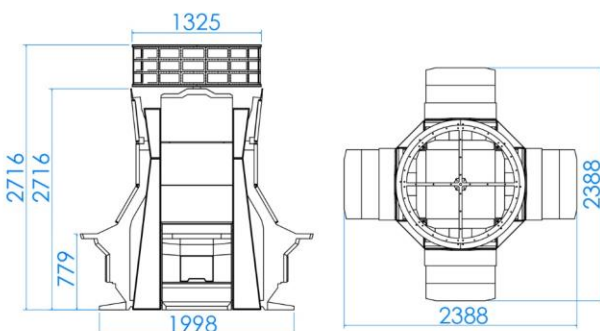

the next level

CLOVER Link

GLI CERTIFIED THE CLOVER LINK
FOR USE WITH SPECIFIC PLATFORMS

CLOVER-LINK

LED DISPLAY L

PINNACLE PREMIUM SL 32

APEX 
www.apex-gaming.com

sales@apex-gaming.com