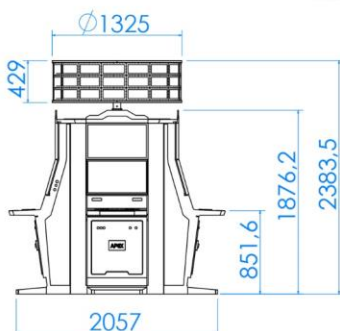

# CLOVER Link

GLI CERTIFIED THE CLOVER LINK  
FOR USE WITH SPECIFIC PLATFORMS

CLOVER-LINK

LED DISPLAY L

ASUP 27

**APEX**  
www.apex-gaming.com

sales@apex-gaming.com