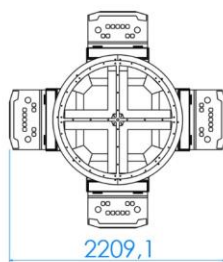

# CLOVER Link

GLI CERTIFIED THE CLOVER LINK  
FOR USE WITH SPECIFIC PLATFORMS

CLOVER-LINK

LED DISPLAY L

ASUP 27

**APEX**  
www.apex-gaming.com

sales@apex-gaming.com