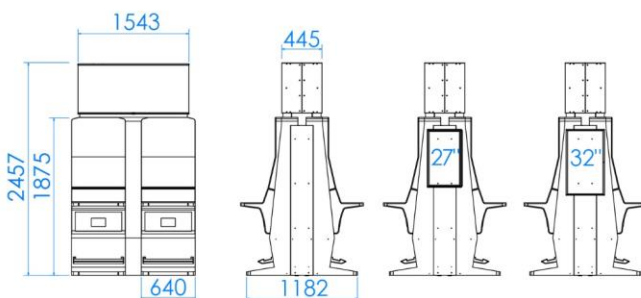

the next level

CLOVER Link

GLI CERTIFIED THE CLOVER LINK
FOR USE WITH SPECIFIC PLATFORMS

CLOVER-LINK

LED DISPLAY XXS

PINNACLE BLACK SERIES 27

APEX
www.apex-gaming.com

sales@apex-gaming.com