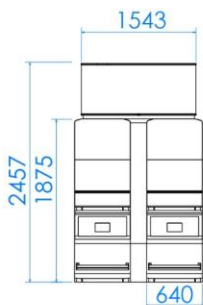

the next level

CLOVER Link

GLI CERTIFIED THE CLOVER LINK
FOR USE WITH SPECIFIC PLATFORMS

CLOVER-LINK
LED DISPLAY XXS
PINNACLE BLACK SERIES 27

APEX
www.apex-gaming.com

sales@apex-gaming.com