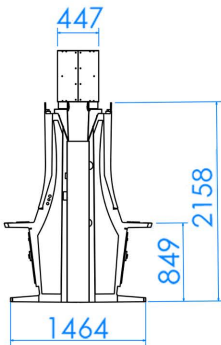

the next level

CLOVER LINK[®] ELEMENTS

CLOVER LINK ELEMENTS

LED DISPLAY XXS

ASUP43J

GLI CERTIFIED THE CLOVER LINK
FOR USE WITH SPECIFIC PLATFORMS

APEX 
www.apex-gaming.com

sales@apex-gaming.com