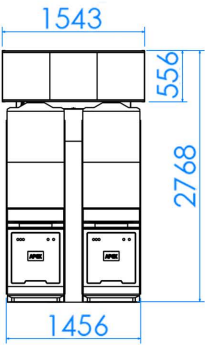

the next level

CLOVER LINK[®] ELEMENTS

CLOVER LINK ELEMENTS

LED DISPLAY XXS

ASUP43J

GLI CERTIFIED THE CLOVER LINK
FOR USE WITH SPECIFIC PLATFORMS

APEX 
www.apex-gaming.com

sales@apex-gaming.com