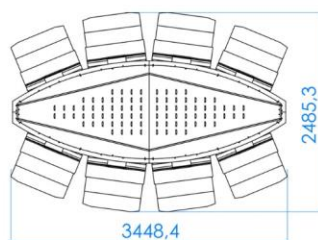

the next level

CLOVER Link

GLI CERTIFIED THE CLOVER LINK FOR USE WITH SPECIFIC PLATFORMS

CLOVER-LINK

LED DISPLAY XXL

PINNACLE PREMIUM SL 32

APEX
www.apex-gaming.com

sales@apex-gaming.com