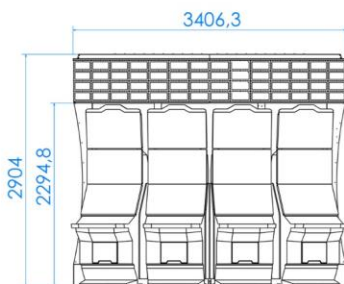

the next level

CLOVER Link

GLI CERTIFIED THE CLOVER LINK FOR USE WITH SPECIFIC PLATFORMS

CLOVER-LINK

LED DISPLAY XXL

PINNACLE PREMIUM SL 32

APEX
www.apex-gaming.com

sales@apex-gaming.com