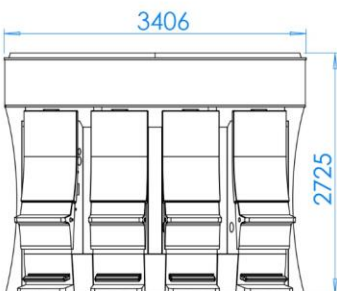

the next level

CLOVER Link

GLI CERTIFIED THE CLOVER LINK
FOR USE WITH SPECIFIC PLATFORMS

CLOVER-LINK

LED DISPLAY XXL

PINNACLE PREMIUM J CURVED 43

APEX
www.apex-gaming.com

sales@apex-gaming.com