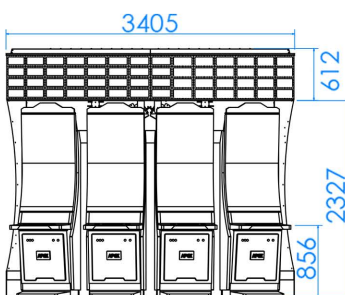

# CLOVER LINK<sup>®</sup> ELEMENTS

GLI CERTIFIED THE CLOVER LINK  
FOR USE WITH SPECIFIC PLATFORMS

CLOVER LINK ELEMENTS

LED DISPLAY XXL

ASUP49J

**APEX**   
www.apex-gaming.com

sales@apex-gaming.com