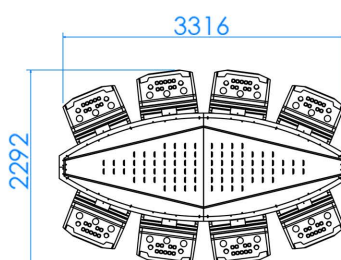

# CLOVER LINK<sup>®</sup> ELEMENTS

GLI CERTIFIED THE CLOVER LINK  
FOR USE WITH SPECIFIC PLATFORMS

CLOVER LINK ELEMENTS

LED DISPLAY XXL

ASUP49J

**APEX**   
www.apex-gaming.com

sales@apex-gaming.com