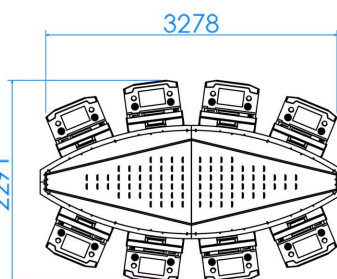

the next level

CLOVER LINK® ELEMENTS

CLOVER LINK ELEMENTS

LED DISPLAY XXL

ASUP43J

GLI CERTIFIED THE CLOVER LINK
FOR USE WITH SPECIFIC PLATFORMS

APEX 
www.apex-gaming.com

sales@apex-gaming.com