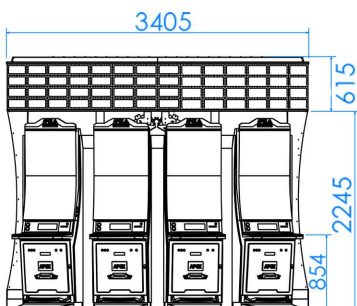

the next level

CLOVER LINK® ELEMENTS

CLOVER LINK ELEMENTS

LED DISPLAY XXL

ASUP43J

GLI CERTIFIED THE CLOVER LINK
FOR USE WITH SPECIFIC PLATFORMS

APEX 
www.apex-gaming.com

sales@apex-gaming.com