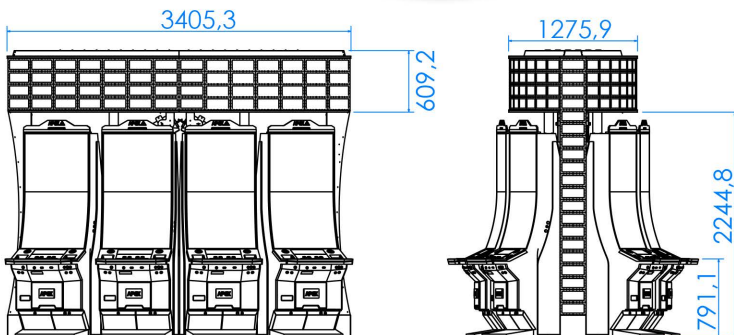

the next level

CLOVER LINK[®] ELEMENTS

GLI CERTIFIED THE CLOVER LINK
FOR USE WITH SPECIFIC PLATFORMS

CLOVER LINK ELEMENTS

LED DISPLAY XXL

APSL49J

APEX 
www.apex-gaming.com

sales@apex-gaming.com