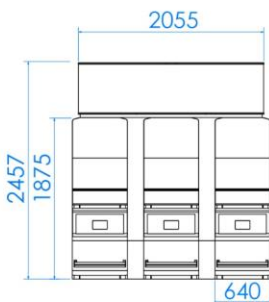

the next level

CLOVER Link

GLI CERTIFIED THE CLOVER LINK
FOR USE WITH SPECIFIC PLATFORMS

CLOVER-LINK LED DISPLAY XS PINNACLE BLACK SERIES 27

APEX
www.apex-gaming.com

sales@apex-gaming.com