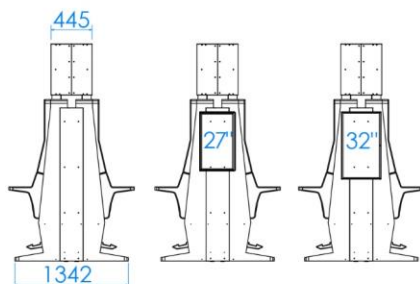

the next level

CLOVER Link

GLI CERTIFIED THE CLOVER LINK
FOR USE WITH SPECIFIC PLATFORMS

CLOVER-LINK LED DISPLAY XS PINNACLE BLACK SERIES 27

APEX
www.apex-gaming.com

sales@apex-gaming.com