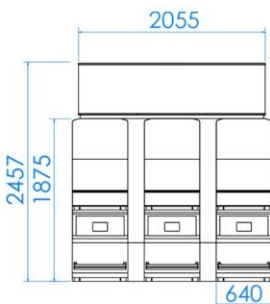

the next level

CLOVER Link

GLI CERTIFIED THE CLOVER LINK
FOR USE WITH SPECIFIC PLATFORMS

CLOVER-LINK LED DISPLAY XS PINNACLE BLACK SERIES 27

APEX

www.apex-gaming.com

sales@apex-gaming.com