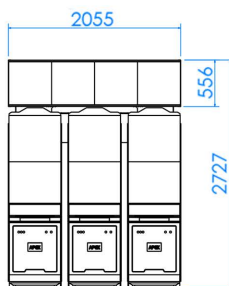

the next level

CLOVER LINK[™] ELEMENTS

GLI CERTIFIED THE CLOVER LINK
FOR USE WITH SPECIFIC PLATFORMS

CLOVER LINK ELEMENTS

LED DISPLAY XS

ASUP43J

APEX 
www.apex-gaming.com

sales@apex-gaming.com