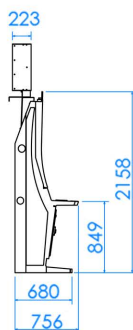

the next level

CLOVER LINK[™] ELEMENTS

GLI CERTIFIED THE CLOVER LINK
FOR USE WITH SPECIFIC PLATFORMS

CLOVER LINK ELEMENTS

LED DISPLAY XS

ASUP43J

APEX 
www.apex-gaming.com

sales@apex-gaming.com