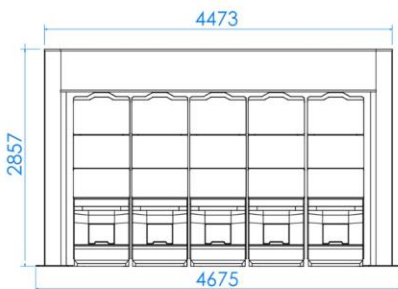

the next level

CLOVER Link

GLI CERTIFIED THE CLOVER LINK FOR USE WITH SPECIFIC PLATFORMS

CLOVER-LINK

LED DISPLAY XL

PINNACLE PREMIUM SL 32

APEX
www.apex-gaming.com

sales@apex-gaming.com