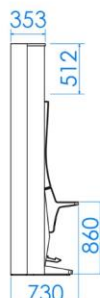

## CLOVER-LINK LED DISPLAY XL PINNACLE PREMIUM J CURVED 43