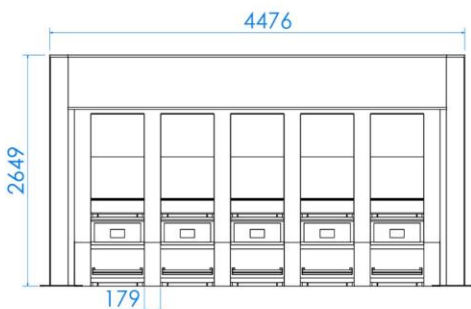

## CLOVER-LINK LED DISPLAY XL PINNACLE PREMIUM J CURVED 43