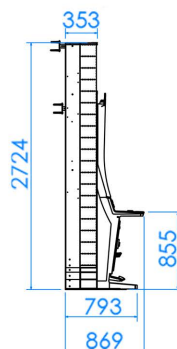

the next level

CLOVER LINK[®] ELEMENTS

CLOVER LINK ELEMENTS

LED DISPLAY XL

ASUP43J

GLI CERTIFIED THE CLOVER LINK
FOR USE WITH SPECIFIC PLATFORMS

APEX 
www.apex-gaming.com

sales@apex-gaming.com