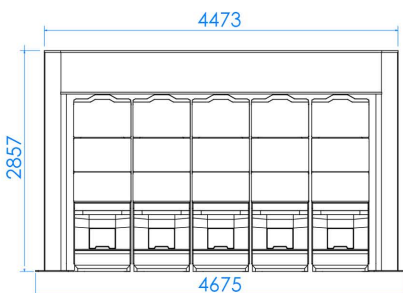

the next level

GLI CERTIFIED THE CLOVER LINK FOR USE WITH SPECIFIC PLATFORMS

CLOVER LINK EXTREME

LED DISPLAY XL

ASUP27

sales@apex-gaming.com