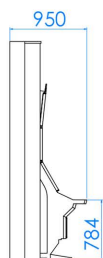

the next level

GLI CERTIFIED THE CLOVER LINK FOR USE WITH SPECIFIC PLATFORMS

CLOVER LINK EXTREME

LED DISPLAY XL

ASUP27

sales@apex-gaming.com