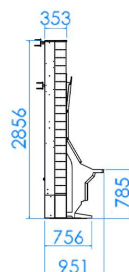

the next level

CLOVER LINK[®] ELEMENTS

GLI CERTIFIED THE CLOVER LINK
FOR USE WITH SPECIFIC PLATFORMS

CLOVER LINK ELEMENTS

LED DISPLAY XL

APSL32P

APEX 
www.apex-gaming.com

sales@apex-gaming.com