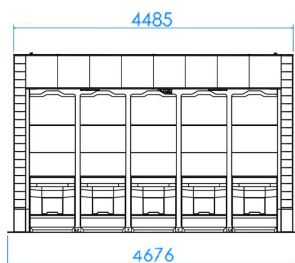

the next level

CLOVER LINK[®] ELEMENTS

GLI CERTIFIED THE CLOVER LINK
FOR USE WITH SPECIFIC PLATFORMS

CLOVER LINK ELEMENTS

LED DISPLAY XL

APSL32P

APEX 
www.apex-gaming.com

sales@apex-gaming.com