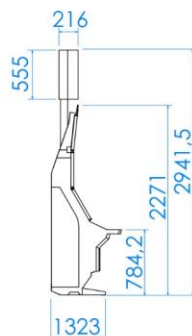

the next level

CLOVER Link

GLI CERTIFIED THE CLOVER LINK FOR USE WITH SPECIFIC PLATFORMS

CLOVER-LINK LED DISPLAY S PINNACLE PREMIUM SL 32

APEX
www.apex-gaming.com

sales@apex-gaming.com