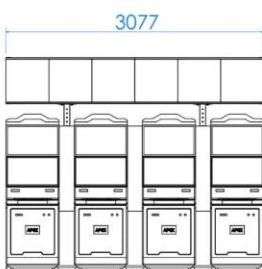

the next level

DIAMOND LINK™

GLI CERTIFIED THE CLOVER LINK FOR USE WITH SPECIFIC PLATFORMS

DIAMOND LINK

LED DISPLAYS

ASUP 27

APEX

www.apex-gaming.com