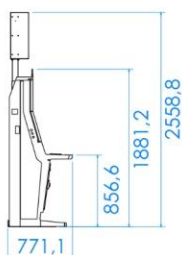

the next level

DIAMOND LINK™

GLI CERTIFIED THE CLOVER LINK FOR USE WITH SPECIFIC PLATFORMS

DIAMOND LINK

LED DISPLAYS

ASUP 27

APEX

www.apex-gaming.com