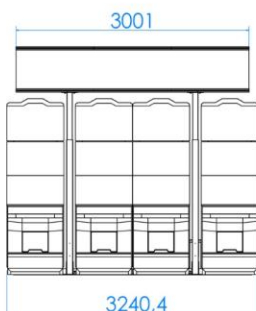

the next level

CLOVER Link

GLI CERTIFIED THE CLOVER LINK
FOR USE WITH SPECIFIC PLATFORMS

CLOVER-LINK
LED DISPLAY S (FOUR-SIDE)
PINNACLE PREMIUM SL 32

APEX 
www.apex-gaming.com

sales@apex-gaming.com