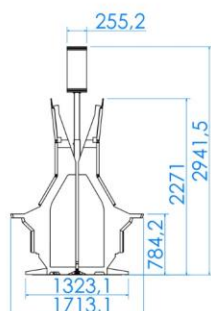

the next level

CLOVER Link

GLI CERTIFIED THE CLOVER LINK
FOR USE WITH SPECIFIC PLATFORMS

CLOVER-LINK
LED DISPLAY S (FOUR-SIDE)
PINNACLE PREMIUM SL 32

APEX 
www.apex-gaming.com

sales@apex-gaming.com