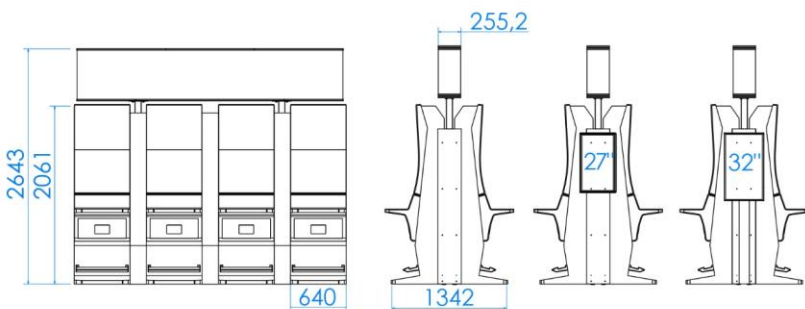

the next level

CLOVER Link

GLI CERTIFIED THE CLOVER LINK FOR USE WITH SPECIFIC PLATFORMS

CLOVER-LINK
LED DISPLAY S (FOUR-SIDE)

PINNACLE PREMIUM J CURVED 43

APEX
www.apex-gaming.com

sales@apex-gaming.com