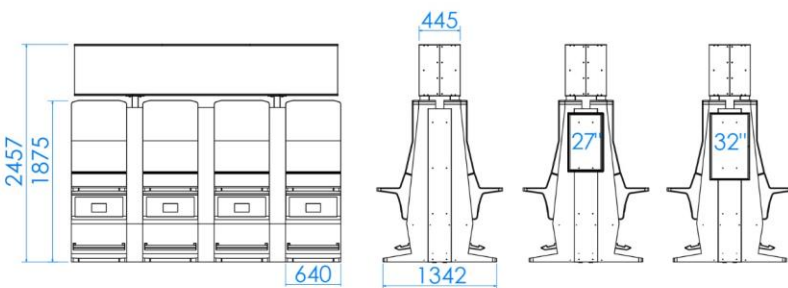

the next level

CLOVER Link

GLI CERTIFIED THE CLOVER LINK FOR USE WITH SPECIFIC PLATFORMS

CLOVER-LINK
LED DISPLAYS (FOUR-SIDE)

PINNACLE BLACK SERIES 27

APEX
www.apex-gaming.com

sales@apex-gaming.com