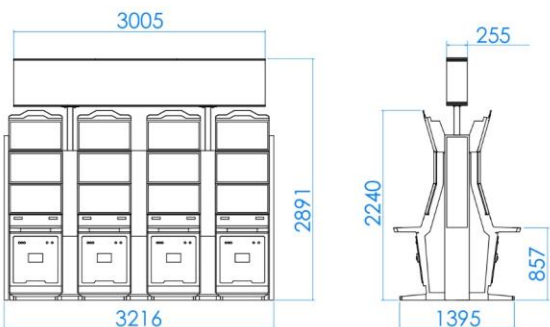

the next level

CLOVER Link xtreme

8
OR MORE
CABINETS
ISLAND

**Gaming
Labs
Certified.**

GLI CERTIFIED THE CLOVER LINK
FOR USE WITH SPECIFIC PLATFORMS

CLOVER-LINK
LED DISPLAY S (FOUR-SIDE)

ASUP 27P

APEX 
www.apex-gaming.com