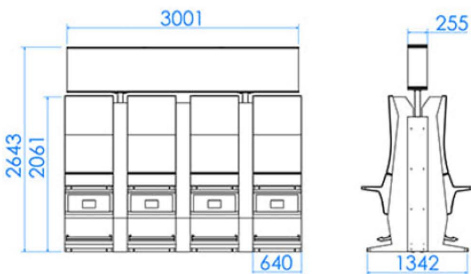

the next level

CLOVER LINK[®] ELEMENTS

8
OR MORE
CABINETS
ISLAND

**Gaming
Labs
Certified**

GLI CERTIFIED THE CLOVER LINK
FOR USE WITH SPECIFIC PLATFORMS

CLOVER LINK ELEMENTS LED DISPLAY S (FOUR-SIDE)

ASUP43J