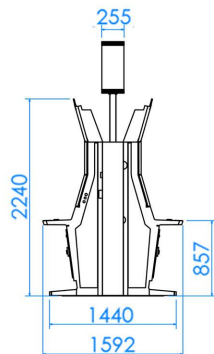

the next level

CLOVER LINK™ PREMIUM

8
OR MORE
CABINETS
ISLAND

**Gaming
Labs
Certified**

GLI CERTIFIED THE CLOVER LINK
FOR USE WITH SPECIFIC PLATFORMS

CLOVER LINK PREMIUM
LED DISPLAY S (FOUR-SIDE)

ASUP27P

APEX 
www.apex-gaming.com