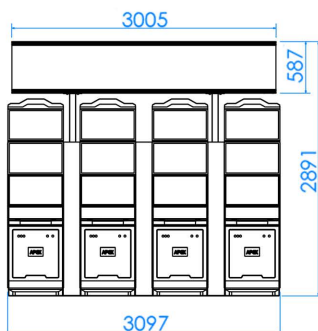

the next level

CLOVER LINK™ PREMIUM

8
OR MORE
CABINETS
ISLAND

**Gaming
Labs
Certified**

GLI CERTIFIED THE CLOVER LINK
FOR USE WITH SPECIFIC PLATFORMS

CLOVER LINK PREMIUM
LED DISPLAY S (FOUR-SIDE)

ASUP27P

APEX 
www.apex-gaming.com