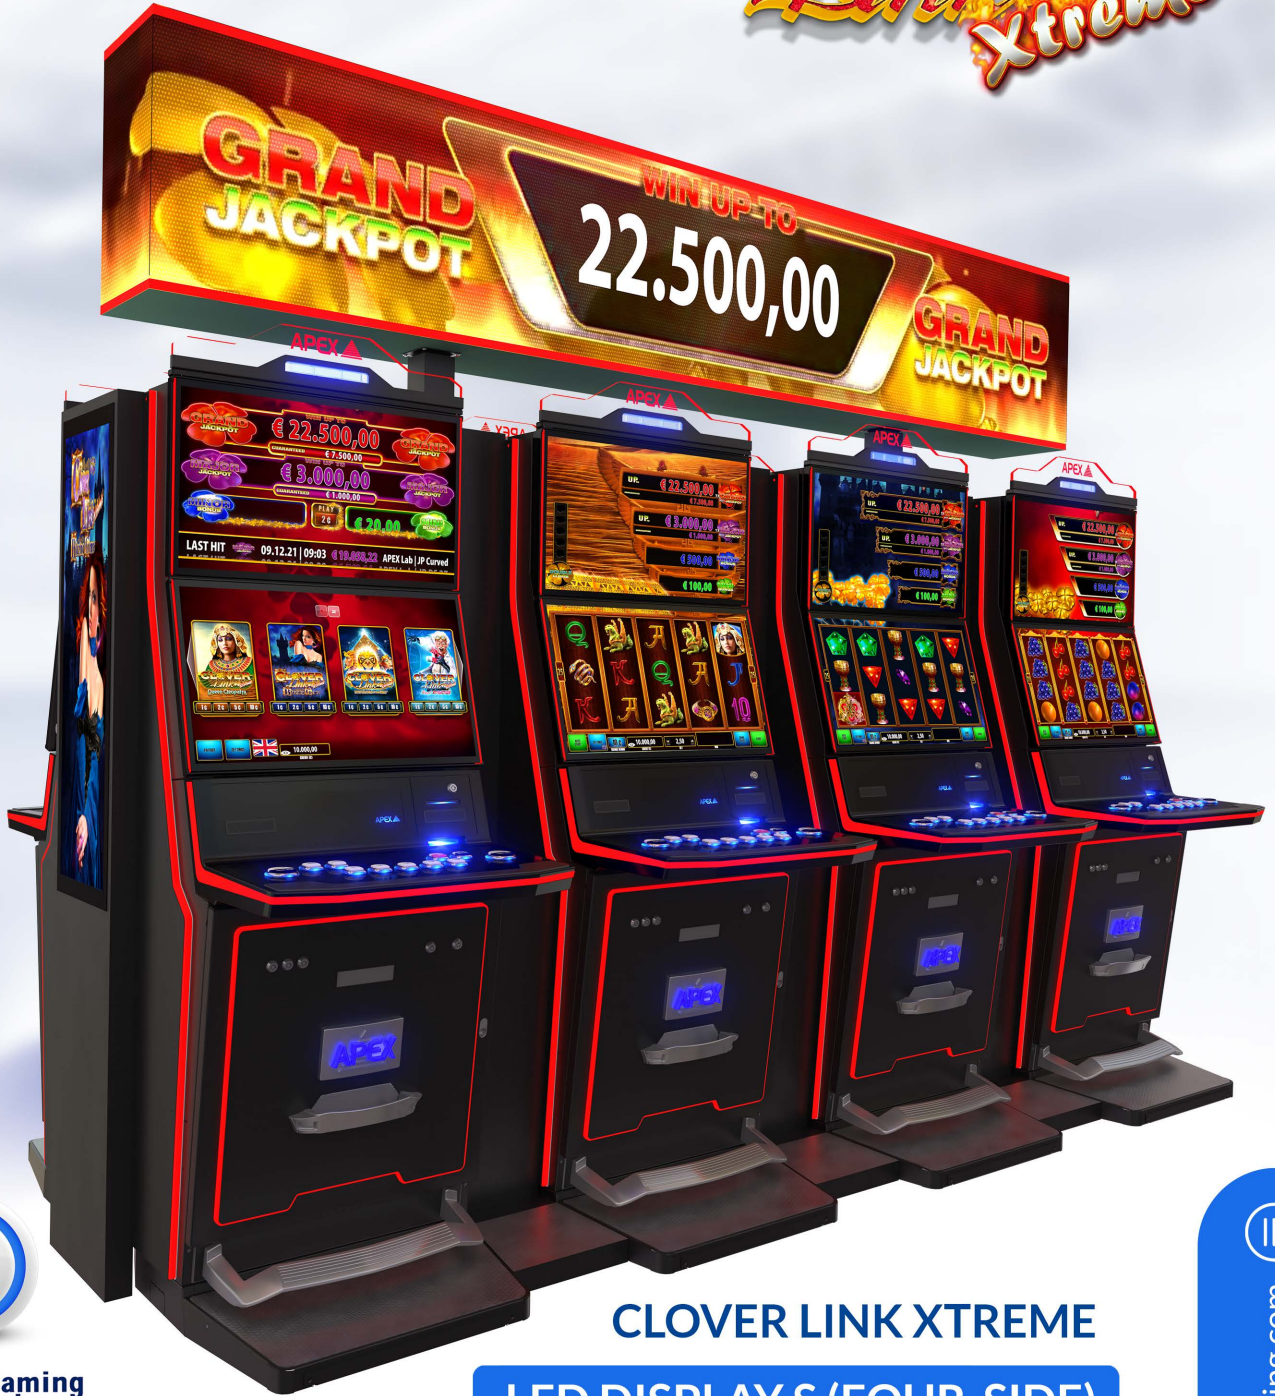

the next level

CLOVER Link Xtreme

8
OR MORE
CABINETS
ISLAND

**Gaming
Labs
Certified**

GLI CERTIFIED THE CLOVER LINK
FOR USE WITH SPECIFIC PLATFORMS

CLOVER LINK XTREME LED DISPLAY S (FOUR-SIDE)

ASUP27

APEX
www.apex-gaming.com