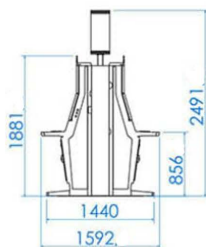

the next level

CLOVER Link Xtreme

8
OR MORE
CABINETS
ISLAND

**Gaming
Labs
Certified**

GLI CERTIFIED THE CLOVER LINK
FOR USE WITH SPECIFIC PLATFORMS

CLOVER LINK XTREME LED DISPLAY S (FOUR-SIDE)

ASUP27

APEX
www.apex-gaming.com