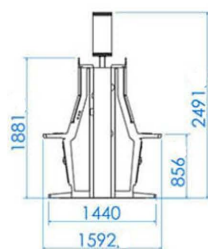

# CLOVER Link xtreme

8  
OR MORE  
CABINETS  
ISLAND

**Gaming  
Labs  
Certified**

GLI CERTIFIED THE CLOVER LINK  
FOR USE WITH SPECIFIC PLATFORMS

CLOVER LINK XTREME  
LED DISPLAY S (FOUR-SIDE)

ASUP27

**APEX**   
www.apex-gaming.com