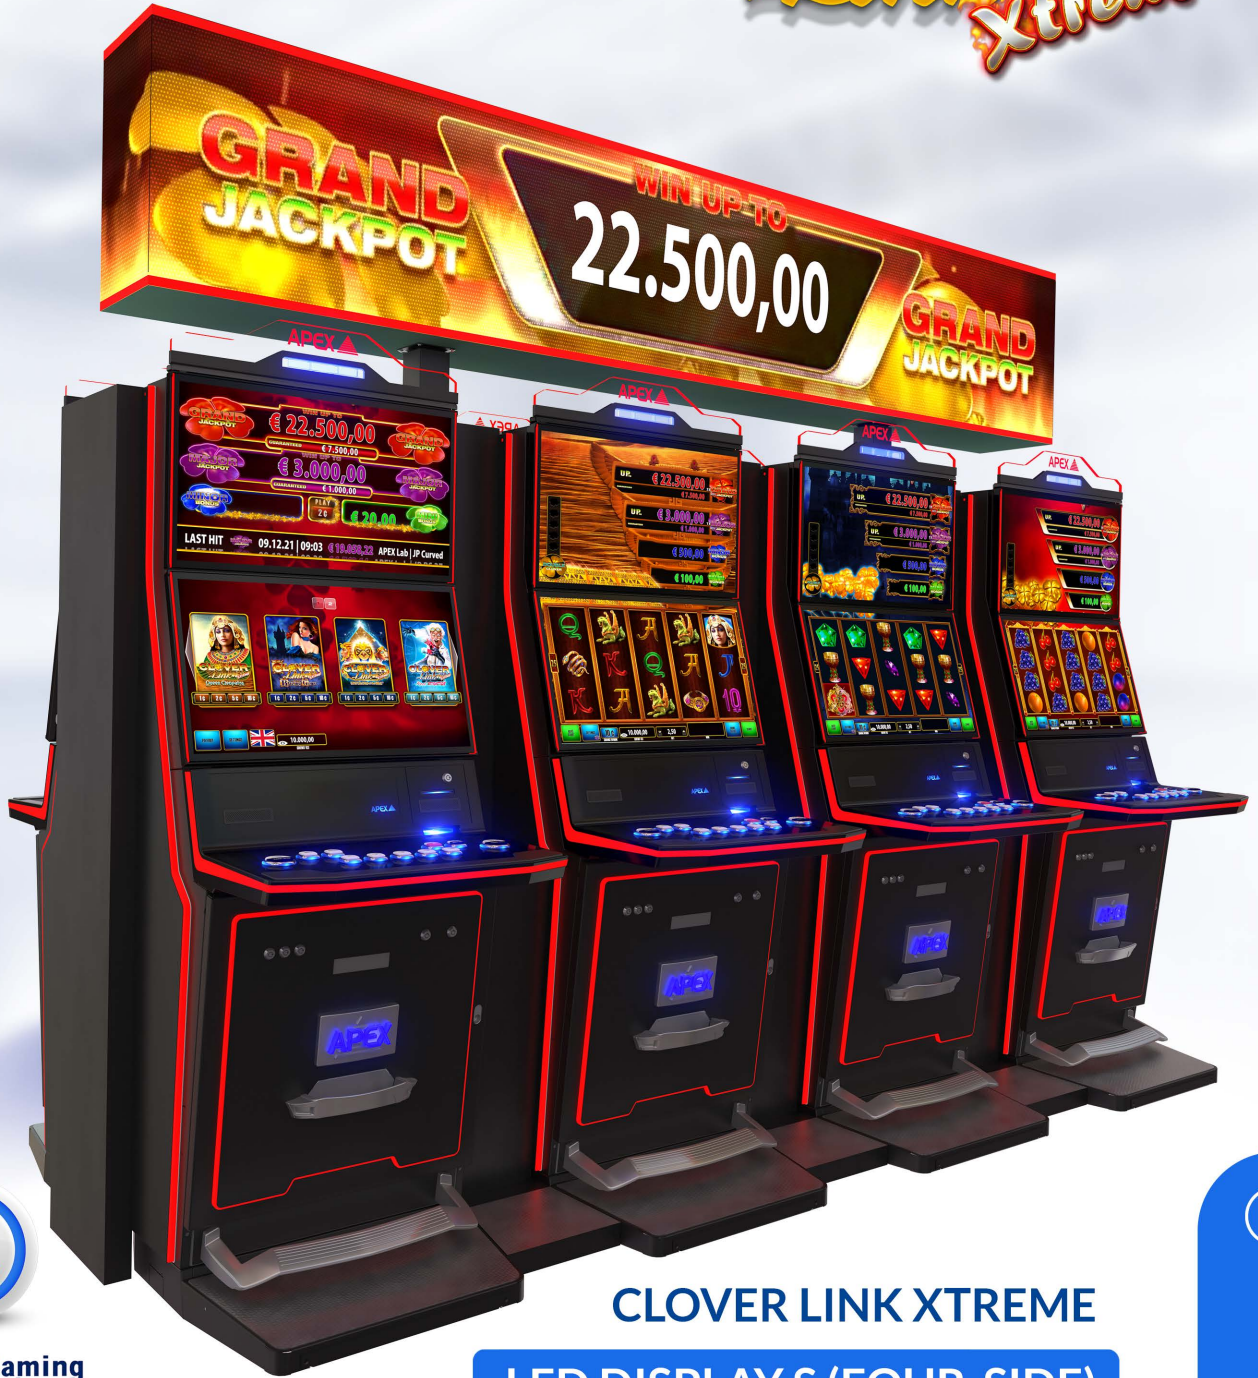

# CLOVER Link xtreme

8  
OR MORE  
CABINETS  
ISLAND

**Gaming  
Labs  
Certified**

GLI CERTIFIED THE CLOVER LINK  
FOR USE WITH SPECIFIC PLATFORMS

CLOVER LINK XTREME  
LED DISPLAY S (FOUR-SIDE)

ASUP27

**APEX**   
www.apex-gaming.com