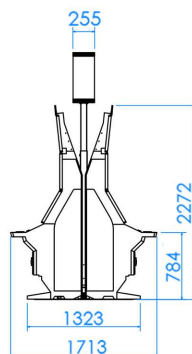

the next level

CLOVER Link

8
OR MORE
CABINETS
ISLAND

**Gaming
Labs
Certified**

GLI CERTIFIED THE CLOVER LINK
FOR USE WITH SPECIFIC PLATFORMS

CLOVER LINK
LED DISPLAY S (FOUR-SIDE)
APSL32P

APEX 
www.apex-gaming.com