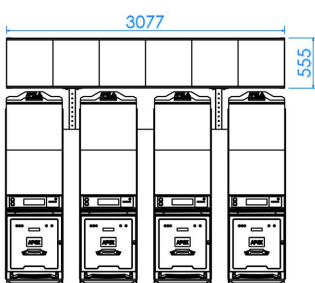

the next level

CLOVER LINK[®] ELEMENTS

 **Gaming
Labs
Certified.**
GLI CERTIFIED THE CLOVER LINK
FOR USE WITH SPECIFIC PLATFORMS

CLOVER LINK ELEMENTS

LED DISPLAY S

ASUP43J

APEX 
www.apex-gaming.com

sales@apex-gaming.com