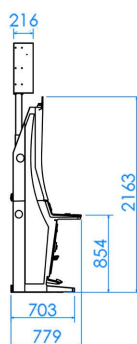

the next level

CLOVER LINK[®] ELEMENTS

 **Gaming
Labs
Certified.**
GLI CERTIFIED THE CLOVER LINK
FOR USE WITH SPECIFIC PLATFORMS

CLOVER LINK ELEMENTS

LED DISPLAY S

ASUP43J

APEX 
www.apex-gaming.com

sales@apex-gaming.com