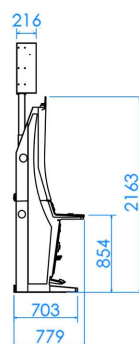

the next level

CLOVER LINK™ PREMIUM

Gaming Labs Certified.
GLI CERTIFIED THE CLOVER LINK FOR USE WITH SPECIFIC PLATFORMS

4 OR MORE CABINETS ISLAND

CLOVER LINK PREMIUM

LED DISPLAY S

ASUP43J

APEX 
www.apex-gaming.com