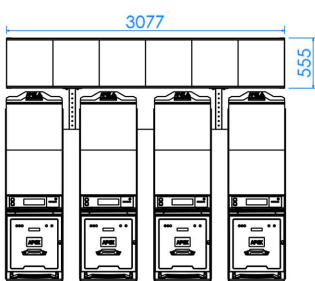

the next level

CLOVER LINK™ PREMIUM

Gaming Labs Certified.
GLI CERTIFIED THE CLOVER LINK FOR USE WITH SPECIFIC PLATFORMS

4 OR MORE CABINETS ISLAND

CLOVER LINK PREMIUM

LED DISPLAY S

ASUP43J

APEX 
www.apex-gaming.com