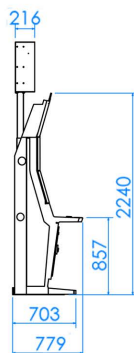

the next level

CLOVER Link Xtreme

GLI CERTIFIED THE CLOVER LINK FOR USE WITH SPECIFIC PLATFORMS

CLOVER LINK XTREME

LED DISPLAY S

ASUP27P

APEX

www.apex-gaming.com