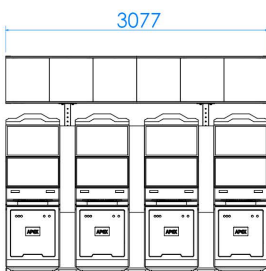

# CLOVER Link xtreme

**Gaming  
Labs  
Certified**

GLI CERTIFIED THE CLOVER LINK  
FOR USE WITH SPECIFIC PLATFORMS

CLOVER LINKE XTREME

LED DISPLAY S

ASUP27

**APEX**   
www.apex-gaming.com

sales@apex-gaming.com