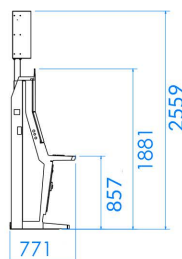

# CLOVER Link xtreme

**Gaming  
Labs  
Certified**

GLI CERTIFIED THE CLOVER LINK  
FOR USE WITH SPECIFIC PLATFORMS

CLOVER LINKE XTREME

LED DISPLAY S

ASUP27

**APEX**   
www.apex-gaming.com

sales@apex-gaming.com