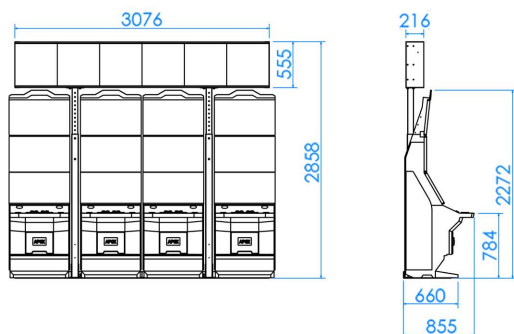

# CLOVER Link

**Gaming Labs Certified.**  
GLI CERTIFIED THE CLOVER LINK FOR USE WITH SPECIFIC PLATFORMS

4 OR MORE CABINETS ISLAND

CLOVER LINK  
LED DISPLAY S  
APSL32P

**APEX**   
www.apex-gaming.com

sales@apex-gaming.com