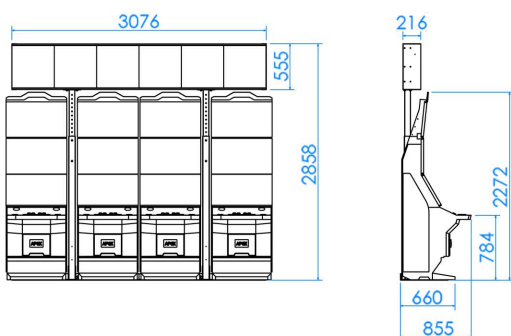

the next level

CLOVER Link Xtreme

Gaming Labs Certified.
GLI CERTIFIED THE CLOVER LINK FOR USE WITH SPECIFIC PLATFORMS

CLOVER LINK XTREME

LED DISPLAY S

APSL32P

APEX
www.apex-gaming.com

sales@apex-gaming.com