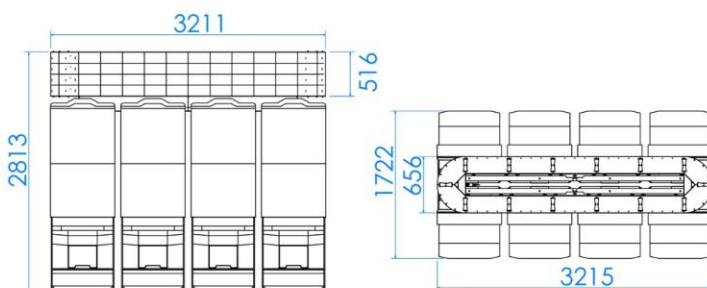

the next level

CLOVER Link Xtreme

GLI CERTIFIED THE CLOVER LINK FOR USE WITH SPECIFIC PLATFORMS

CLOVER-LINK XTREME

LED DISPLAY M

PINNACLE PREMIUM SL 32

APEX
www.apex-gaming.com

sales@apex-gaming.com