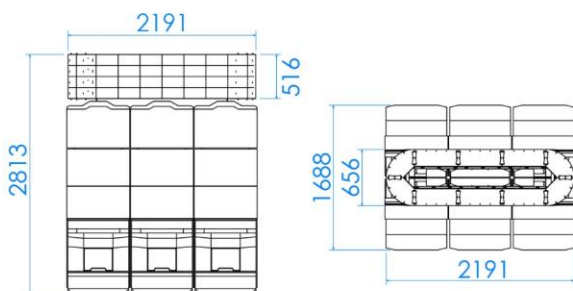

the next level

CLOVER Link Xtreme

GLI CERTIFIED THE CLOVER LINK FOR USE WITH SPECIFIC PLATFORMS

CLOVER-LINK XTREME

LED DISPLAY M

PINNACLE PREMIUM SL 32

APEX
www.apex-gaming.com

sales@apex-gaming.com