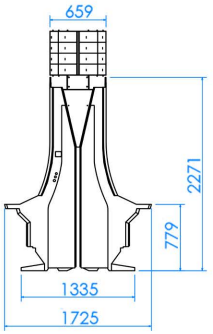

the next level

CLOVER LINK® ELEMENTS

Gaming Labs Certified.
GLI CERTIFIED THE CLOVER LINK FOR USE WITH SPECIFIC PLATFORMS

8 OR MORE CABINETS ISLAND

CLOVER LINK ELEMENTS

LED DISPLAY M

APSL55J

APEX 
www.apex-gaming.com