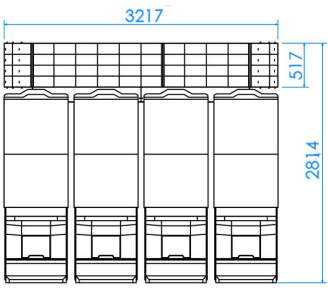

the next level

CLOVER LINK® ELEMENTS

Gaming Labs Certified.
GLI CERTIFIED THE CLOVER LINK FOR USE WITH SPECIFIC PLATFORMS

8 OR MORE CABINETS ISLAND

CLOVER LINK ELEMENTS

LED DISPLAY M

APSL55J

APEX 
www.apex-gaming.com