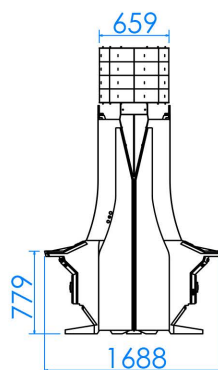

the next level

CLOVER LINK® ELEMENTS

GLI CERTIFIED THE CLOVER LINK
FOR USE WITH SPECIFIC PLATFORMS

CLOVER LINK ELEMENTS

LED DISPLAY M

APSL49J

APEX 
www.apex-gaming.com

sales@apex-gaming.com