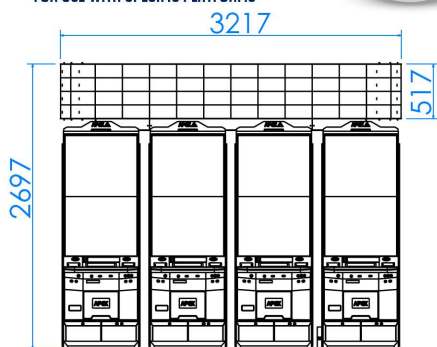

the next level

CLOVER LINK® ELEMENTS

GLI CERTIFIED THE CLOVER LINK
FOR USE WITH SPECIFIC PLATFORMS

CLOVER LINK ELEMENTS

LED DISPLAY M

APSL49J

APEX 
www.apex-gaming.com

sales@apex-gaming.com