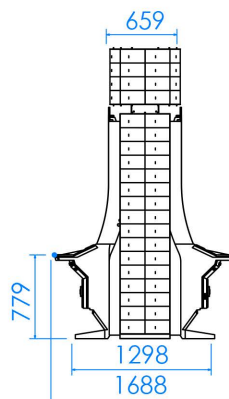

the next level

CLOVER LINK[®] ELEMENTS

GLI CERTIFIED THE CLOVER LINK
FOR USE WITH SPECIFIC PLATFORMS

CLOVER LINK ELEMENTS

LED DISPLAY M

APSL49J

APEX 
www.apex-gaming.com

sales@apex-gaming.com